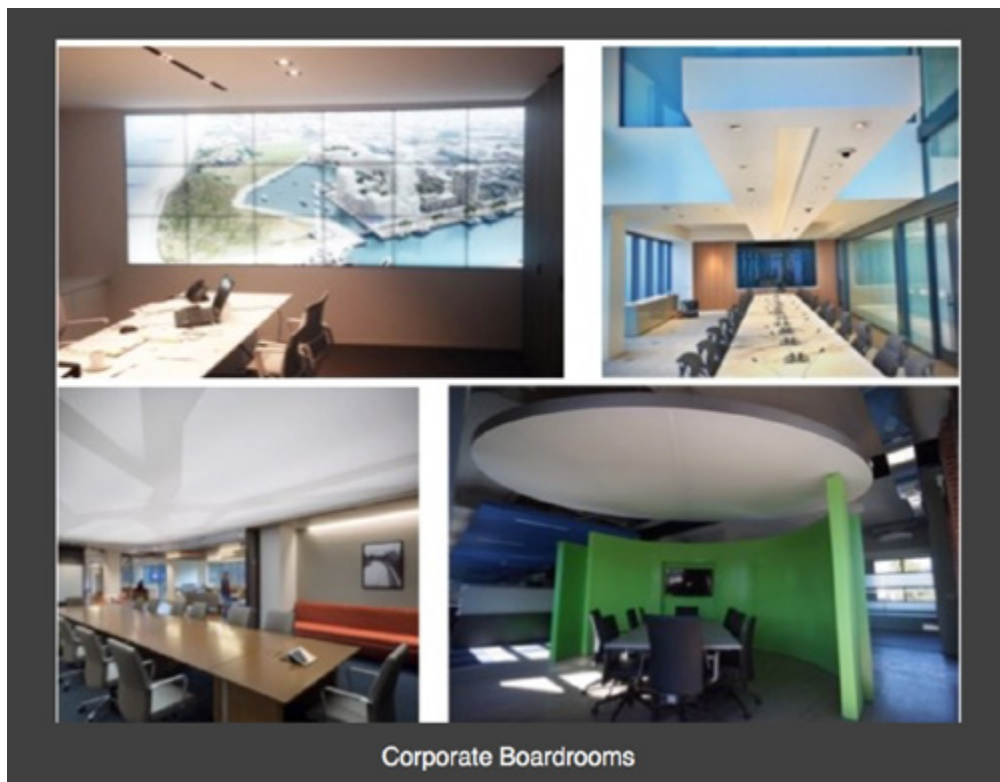

CLIPSO: YOUR PARTNER FOR
STRETCH CEILING AND WALL PROJECTS
www.clipsoceilingwall.com

Corporate Office Solutions

By CLIPSO®

CLIPSO® Ceiling & Wall offers many unique advantages that meet the demanding needs of today's modern corporate environment. From branding your company logo and colors to lighting and acoustics, CLIPSO helps you design an interior space that is both functional and beautiful.

Corporate Lobbies

Corporate Lobbies: Corporate lobbies are the face of a company. They are the first impression people get of your organization and a terrific opportunity for innovative lighting, or branding using your company logo, colors or other images that portray and support your company's mission statement. Trust the CLIPSO team to help bring your company image to life.

Corporate Boardrooms

Corporate Boardrooms: Boardrooms are an integral part of the corporate world and should provide an environment conducive to strong communications. CLIPSO coverings help by providing an acoustic solution and NRC values of up to 1.05.