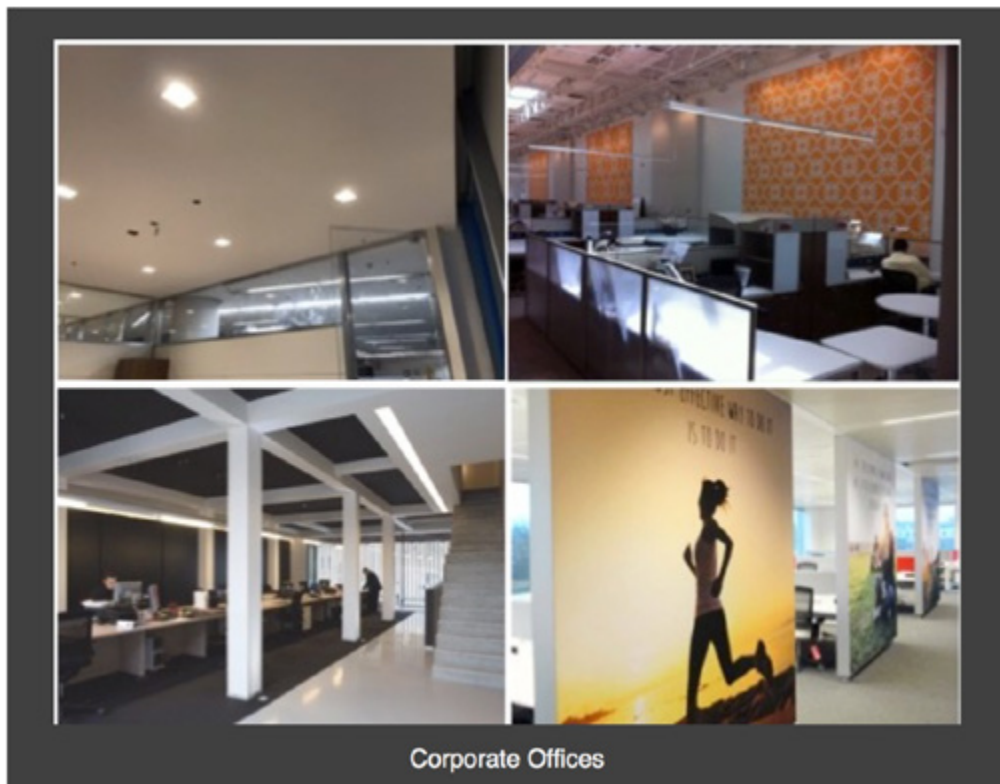

Corporate Offices

Corporate Offices: Offices and workspaces are truly the hands of an organization. This is where company plans are executed and where employees spend most of their time. These spaces must contribute to employee concentration, productivity and provide a pleasant working environment.