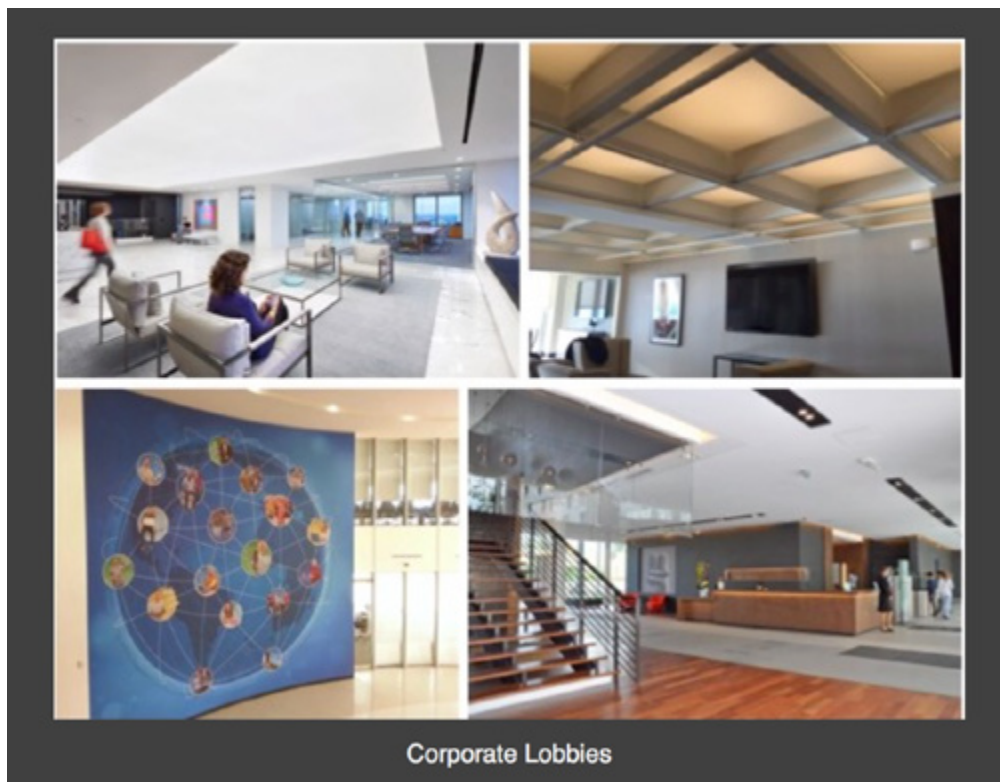

CLIPSO: YOUR PARTNER FOR
STRETCH CEILING AND WALL PROJECTS
www.clipsoceilingwall.com

Corporate Office Solutions

By CLIPSO®

CLIPSO® Ceiling & Wall offers many unique advantages that meet the demanding needs of today's modern corporate environment. From branding your company logo and colors to lighting and acoustics, CLIPSO helps you design an interior space that is both functional and beautiful.

Corporate Lobbies

Corporate Lobbies: Corporate lobbies are the face of a company. They are the first impression people get of your organization and a terrific opportunity for innovative lighting, or branding using your company logo, colors or other images that portray and support your company's mission statement. Trust the CLIPSO team to help bring your company image to life.

Corporate Boardrooms

Corporate Boardrooms: Boardrooms are an integral part of the corporate world and should provide an environment conducive to strong communications. CLIPSO coverings help by providing an acoustic solution and NRC values of up to 1.05.