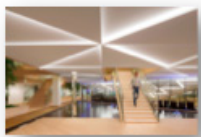

Applications

Ceiling Panels